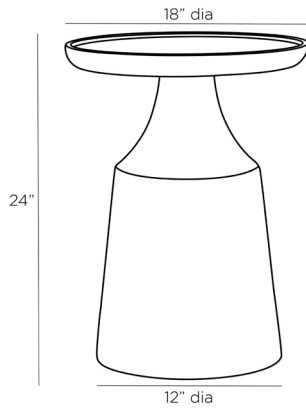

ARTERIOS

TURIN SIDE TABLE

5723
H: 24 IN, Dia: 18.00 IN
Spa
Contract Suitable As Is

Contemporary and modern design elements take shape in our Turin Side Table. A round top framed by a thick rim rests atop an exaggerated bell-shaped base, drawing attention to the sculptural aspect of the unique construction of the lacquer table in a fresh spa finish. Artistic in form and functional by design, this table showcases as an architectural element.

APPEARANCE

Material	Lacquer
Finish	Spa
Top Coat/Sealant	false

DIMENSIONS

Foot Print	Dia: 12.00 IN
Table Top	H: 1.5 IN

SHIPPING

Product Weight	28.5 LBS
Gross Weight 1	36 LBS
Shipping Box 1	H: 29 IN, L: 23 IN, W: 23 IN